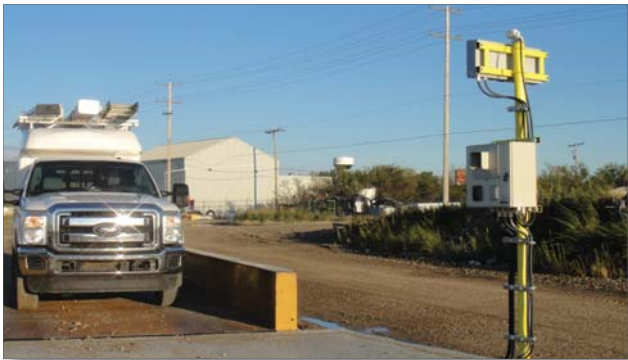

PROJECT DATA SHEET

CANADA'S CHOICE FOR
QUALITY AND SERVICE

UNATTENDED TRUCK SCALE KIOSK – TURN KEY INSTALLATION KONCRETE CONSTRUCTION GROUP KINDERSLEY, SASKATCHEWAN

CALL:
1-888-220-4666 (CANADA WIDE)
OR
1-403-243-4848