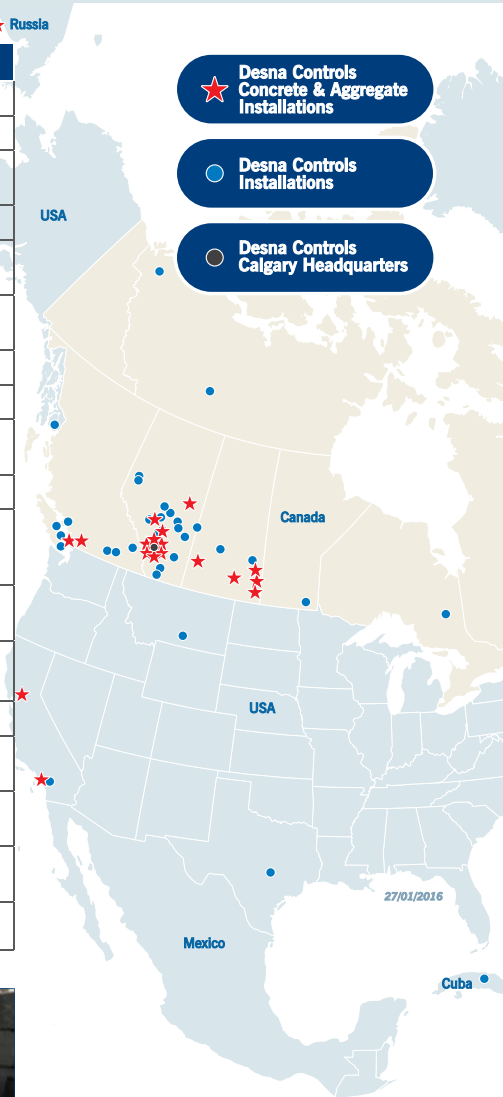

★ Russia

JONEL Archer

Get-My Scales
ANALOG & DIGITAL SCALES

Hydronix

RICE LAKE
WEIGHING SYSTEMS

WWW.DESNACONTROLS.COM