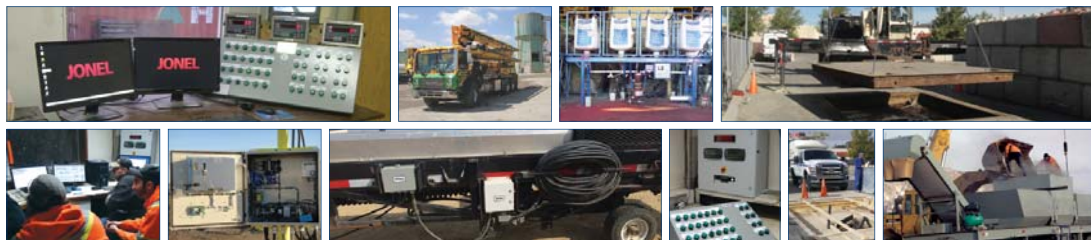

★ Russia

JONEL Archer

Get-My Scales
ANALOG & DIGITAL SCALES

Hydronix

RICE LAKE
WEIGHING SYSTEMS

WWW.DESNACONTROLS.COM